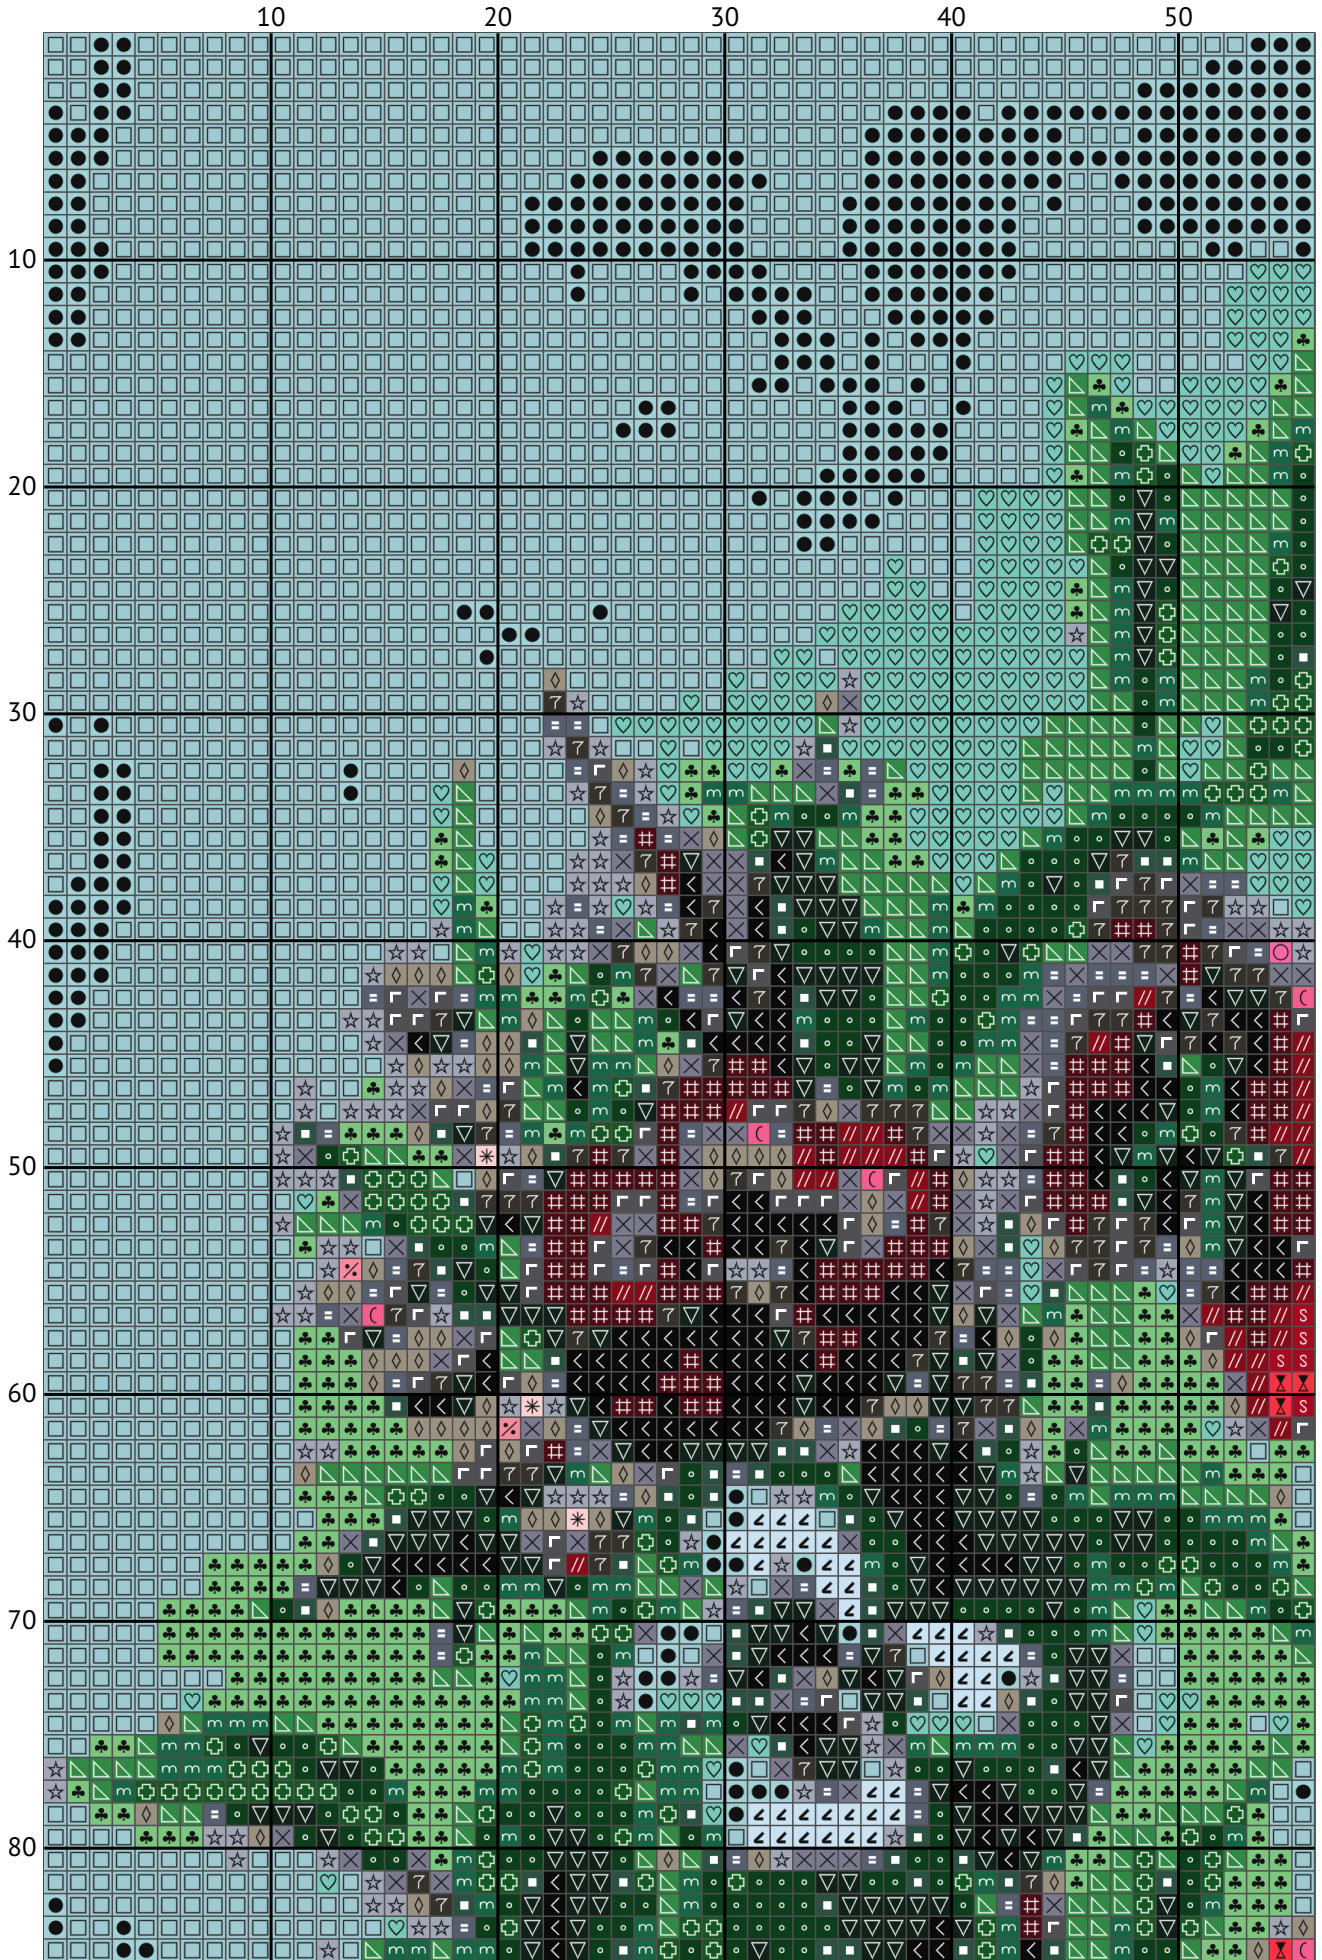

# Без имени-1.png

Cross stitch chart

Design size: 300 x 203 stitches

Chart imported from image

Без имени-1.png

Без имени-1.png

## Floss list for crosses

Use 2 strands of thread for cross stitch

N	Symbol	Number	Name	Stitches
1		 DMC 04	Tin - Dark	961
2		 DMC 304	Red - Medium	570
3		 DMC 310	Black	1974
4		 DMC 318	Steel Gray - Light	1173
5		 DMC 349	Coral - Dark	272
6		 DMC 414	Steel Gray - Dark	945
7		 DMC 415	Pearl Gray	1822
8		 DMC 500	Blue Green - Very Dark	2369
9		 DMC 501	Blue Green - Dark	544
10		 DMC 603	Cranberry	735
11		 DMC 648	Beaver Gray - Light	1093
12		 DMC 666	Red - Bright	326
13		 DMC 747	Sky Blue - Very Light	6599
14		 DMC 814	Garnet - Dark	1124
15		 DMC 816	Garnet	667
16		 DMC 818	Baby Pink	829
17		 DMC 828	Sky Blue - Ultra Very Light	9556
18		 DMC 844	Beaver Gray - Ultra Dark	1261
19		 DMC 892	Carnation - Medium	656
20		 DMC 909	Emerald Green - Very Dark	860
21		 DMC 911	Emerald Green - Medium	1880
22		 DMC 954	Nile Green	1102
23		 DMC 957	Geranium - Pale	409
24		 DMC 964	Seagreen - Light	2806
25		 DMC 3326	Rose - Light	1012
26		 DMC 3753	Antique Blue - Ultra Very Light	15888
27		 DMC 3806	Cyclamen Pink - Light	449
28		 DMC 3818	Emerald Green - Ultra Very Dark	1797
29		 DMC 3850	Bright Green - Dark	1221