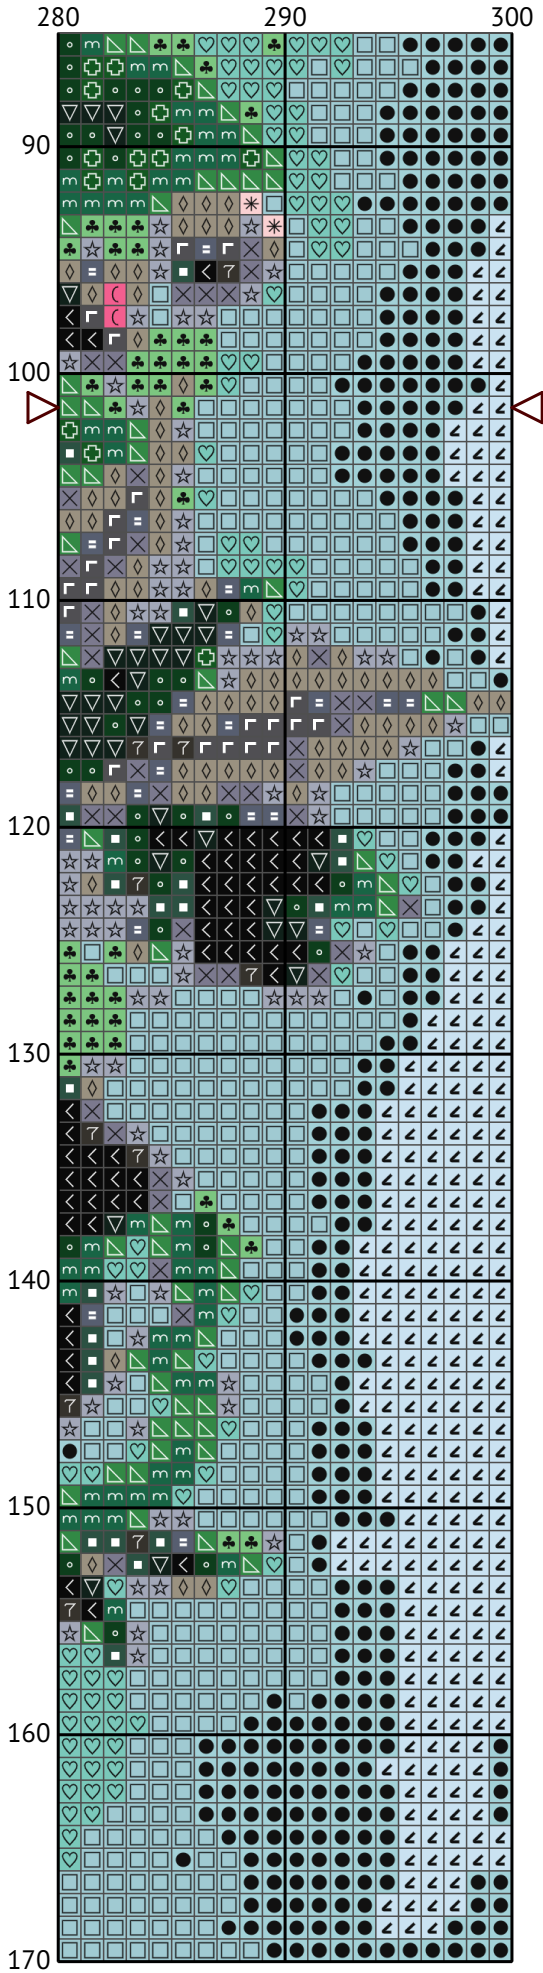

# Без имени-1.png

Cross stitch chart

Design size: 300 x 203 stitches

Chart imported from image

Без имени-1.png

Без имени-1.png

## Floss list for crosses

Use 2 strands of thread for cross stitch

N	Symbol	Number	Name	Stitches
1		 DMC 04	Tin - Dark	961
2		 DMC 304	Red - Medium	570
3		 DMC 310	Black	1974
4		 DMC 318	Steel Gray - Light	1173
5		 DMC 349	Coral - Dark	272
6		 DMC 414	Steel Gray - Dark	945
7		 DMC 415	Pearl Gray	1822
8		 DMC 500	Blue Green - Very Dark	2369
9		 DMC 501	Blue Green - Dark	544
10		 DMC 603	Cranberry	735
11		 DMC 648	Beaver Gray - Light	1093
12		 DMC 666	Red - Bright	326
13		 DMC 747	Sky Blue - Very Light	6599
14		 DMC 814	Garnet - Dark	1124
15		 DMC 816	Garnet	667
16		 DMC 818	Baby Pink	829
17		 DMC 828	Sky Blue - Ultra Very Light	9556
18		 DMC 844	Beaver Gray - Ultra Dark	1261
19		 DMC 892	Carnation - Medium	656
20		 DMC 909	Emerald Green - Very Dark	860
21		 DMC 911	Emerald Green - Medium	1880
22		 DMC 954	Nile Green	1102
23		 DMC 957	Geranium - Pale	409
24		 DMC 964	Seagreen - Light	2806
25		 DMC 3326	Rose - Light	1012
26		 DMC 3753	Antique Blue - Ultra Very Light	15888
27		 DMC 3806	Cyclamen Pink - Light	449
28		 DMC 3818	Emerald Green - Ultra Very Dark	1797
29		 DMC 3850	Bright Green - Dark	1221