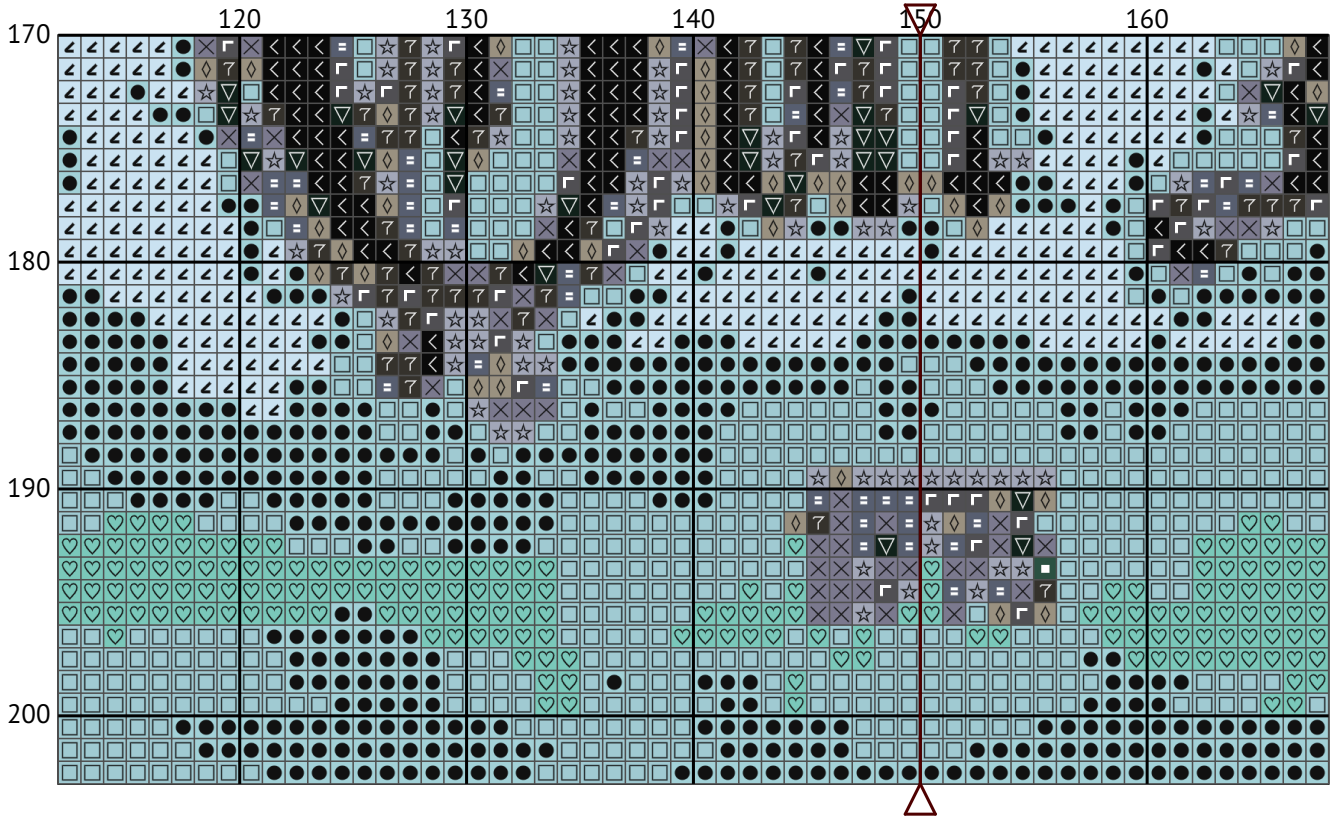

# Без имени-1.png

Cross stitch chart

Design size: 300 x 203 stitches

Chart imported from image

Без имени-1.png

Без имени-1.png

## Floss list for crosses

Use 2 strands of thread for cross stitch

N	Symbol	Number	Name	Stitches
1		 DMC 04	Tin - Dark	961
2		 DMC 304	Red - Medium	570
3		 DMC 310	Black	1974
4		 DMC 318	Steel Gray - Light	1173
5		 DMC 349	Coral - Dark	272
6		 DMC 414	Steel Gray - Dark	945
7		 DMC 415	Pearl Gray	1822
8		 DMC 500	Blue Green - Very Dark	2369
9		 DMC 501	Blue Green - Dark	544
10		 DMC 603	Cranberry	735
11		 DMC 648	Beaver Gray - Light	1093
12		 DMC 666	Red - Bright	326
13		 DMC 747	Sky Blue - Very Light	6599
14		 DMC 814	Garnet - Dark	1124
15		 DMC 816	Garnet	667
16		 DMC 818	Baby Pink	829
17		 DMC 828	Sky Blue - Ultra Very Light	9556
18		 DMC 844	Beaver Gray - Ultra Dark	1261
19		 DMC 892	Carnation - Medium	656
20		 DMC 909	Emerald Green - Very Dark	860
21		 DMC 911	Emerald Green - Medium	1880
22		 DMC 954	Nile Green	1102
23		 DMC 957	Geranium - Pale	409
24		 DMC 964	Seagreen - Light	2806
25		 DMC 3326	Rose - Light	1012
26		 DMC 3753	Antique Blue - Ultra Very Light	15888
27		 DMC 3806	Cyclamen Pink - Light	449
28		 DMC 3818	Emerald Green - Ultra Very Dark	1797
29		 DMC 3850	Bright Green - Dark	1221