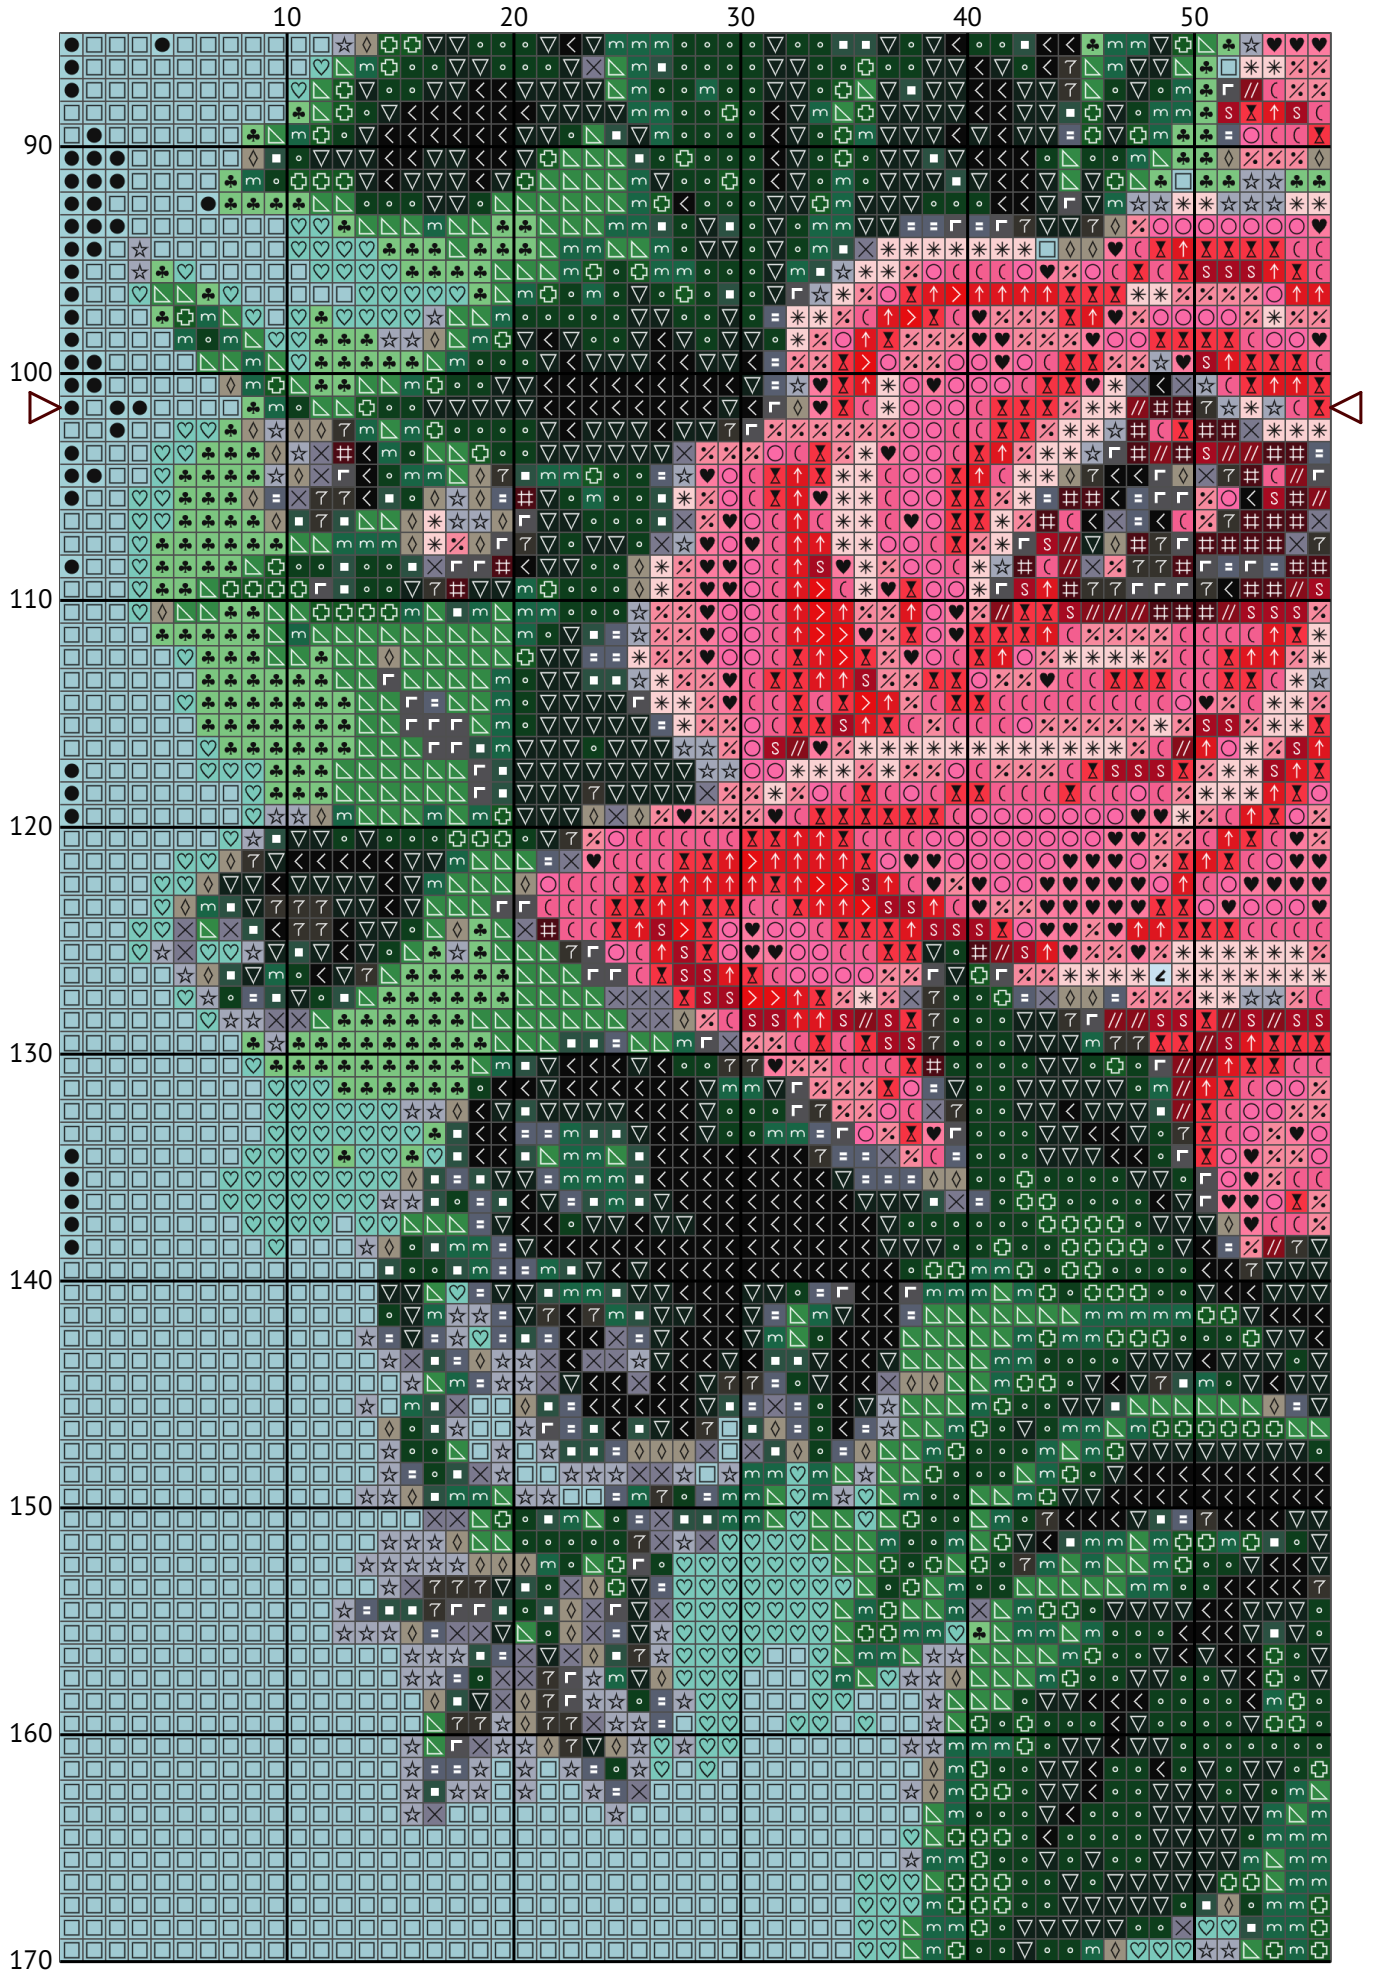

# Без имени-1.png

Cross stitch chart

Design size: 300 x 203 stitches

Chart imported from image

Без имени-1.png

Без имени-1.png

## Floss list for crosses

Use 2 strands of thread for cross stitch

N	Symbol	Number	Name	Stitches
1		 DMC 04	Tin - Dark	961
2		 DMC 304	Red - Medium	570
3		 DMC 310	Black	1974
4		 DMC 318	Steel Gray - Light	1173
5		 DMC 349	Coral - Dark	272
6		 DMC 414	Steel Gray - Dark	945
7		 DMC 415	Pearl Gray	1822
8		 DMC 500	Blue Green - Very Dark	2369
9		 DMC 501	Blue Green - Dark	544
10		 DMC 603	Cranberry	735
11		 DMC 648	Beaver Gray - Light	1093
12		 DMC 666	Red - Bright	326
13		 DMC 747	Sky Blue - Very Light	6599
14		 DMC 814	Garnet - Dark	1124
15		 DMC 816	Garnet	667
16		 DMC 818	Baby Pink	829
17		 DMC 828	Sky Blue - Ultra Very Light	9556
18		 DMC 844	Beaver Gray - Ultra Dark	1261
19		 DMC 892	Carnation - Medium	656
20		 DMC 909	Emerald Green - Very Dark	860
21		 DMC 911	Emerald Green - Medium	1880
22		 DMC 954	Nile Green	1102
23		 DMC 957	Geranium - Pale	409
24		 DMC 964	Seagreen - Light	2806
25		 DMC 3326	Rose - Light	1012
26		 DMC 3753	Antique Blue - Ultra Very Light	15888
27		 DMC 3806	Cyclamen Pink - Light	449
28		 DMC 3818	Emerald Green - Ultra Very Dark	1797
29		 DMC 3850	Bright Green - Dark	1221