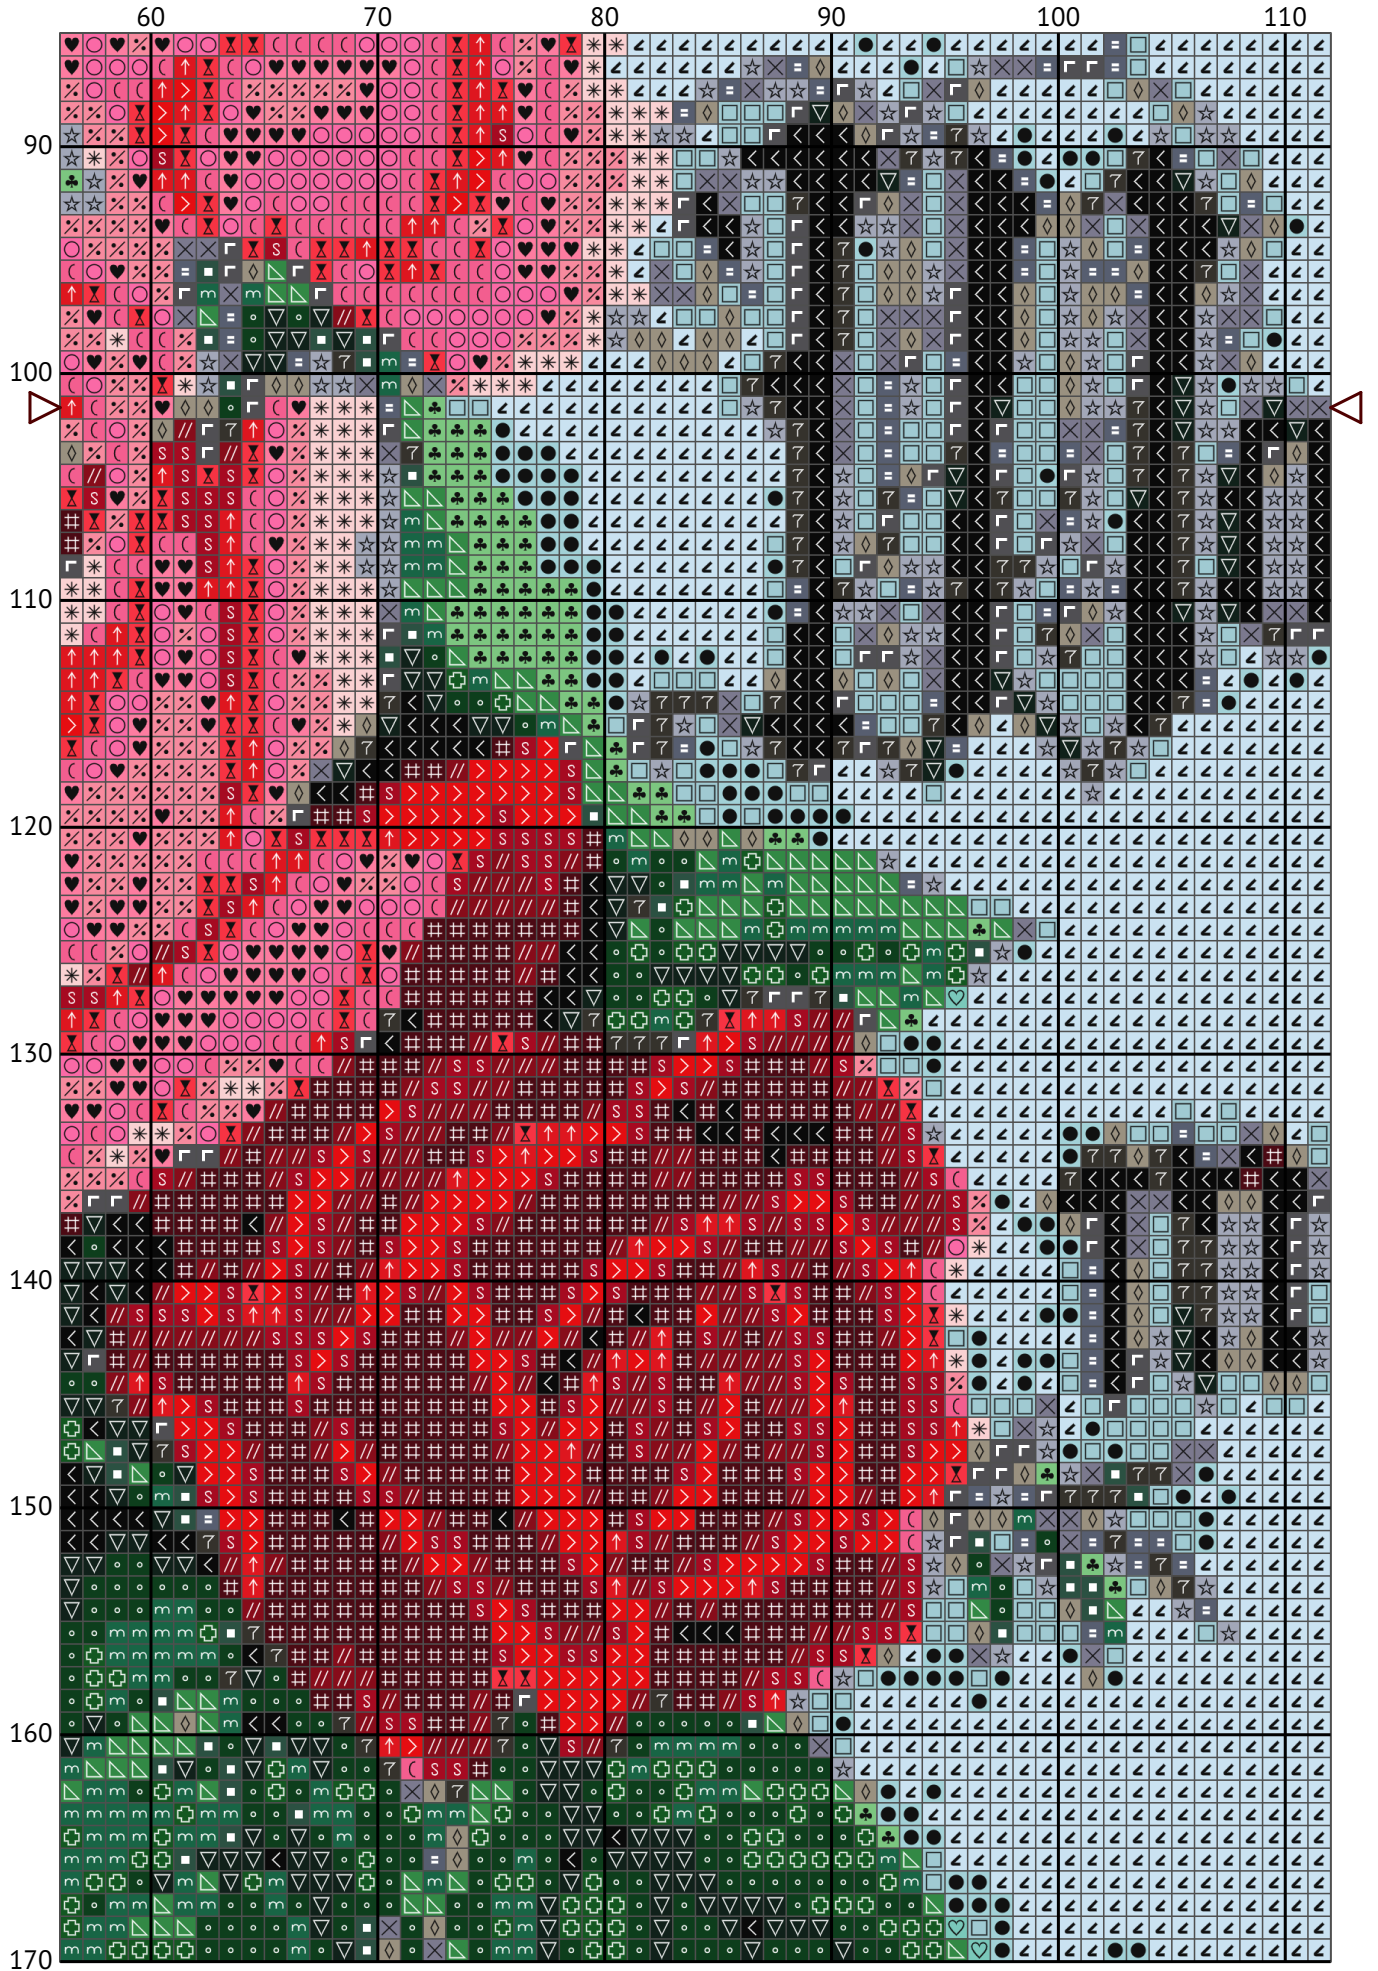

# Без имени-1.png

Cross stitch chart

Design size: 300 x 203 stitches

Chart imported from image

Без имени-1.png

Без имени-1.png

## Floss list for crosses

Use 2 strands of thread for cross stitch

N	Symbol	Number	Name	Stitches
1		 DMC 04	Tin - Dark	961
2		 DMC 304	Red - Medium	570
3		 DMC 310	Black	1974
4		 DMC 318	Steel Gray - Light	1173
5		 DMC 349	Coral - Dark	272
6		 DMC 414	Steel Gray - Dark	945
7		 DMC 415	Pearl Gray	1822
8		 DMC 500	Blue Green - Very Dark	2369
9		 DMC 501	Blue Green - Dark	544
10		 DMC 603	Cranberry	735
11		 DMC 648	Beaver Gray - Light	1093
12		 DMC 666	Red - Bright	326
13		 DMC 747	Sky Blue - Very Light	6599
14		 DMC 814	Garnet - Dark	1124
15		 DMC 816	Garnet	667
16		 DMC 818	Baby Pink	829
17		 DMC 828	Sky Blue - Ultra Very Light	9556
18		 DMC 844	Beaver Gray - Ultra Dark	1261
19		 DMC 892	Carnation - Medium	656
20		 DMC 909	Emerald Green - Very Dark	860
21		 DMC 911	Emerald Green - Medium	1880
22		 DMC 954	Nile Green	1102
23		 DMC 957	Geranium - Pale	409
24		 DMC 964	Seagreen - Light	2806
25		 DMC 3326	Rose - Light	1012
26		 DMC 3753	Antique Blue - Ultra Very Light	15888
27		 DMC 3806	Cyclamen Pink - Light	449
28		 DMC 3818	Emerald Green - Ultra Very Dark	1797
29		 DMC 3850	Bright Green - Dark	1221