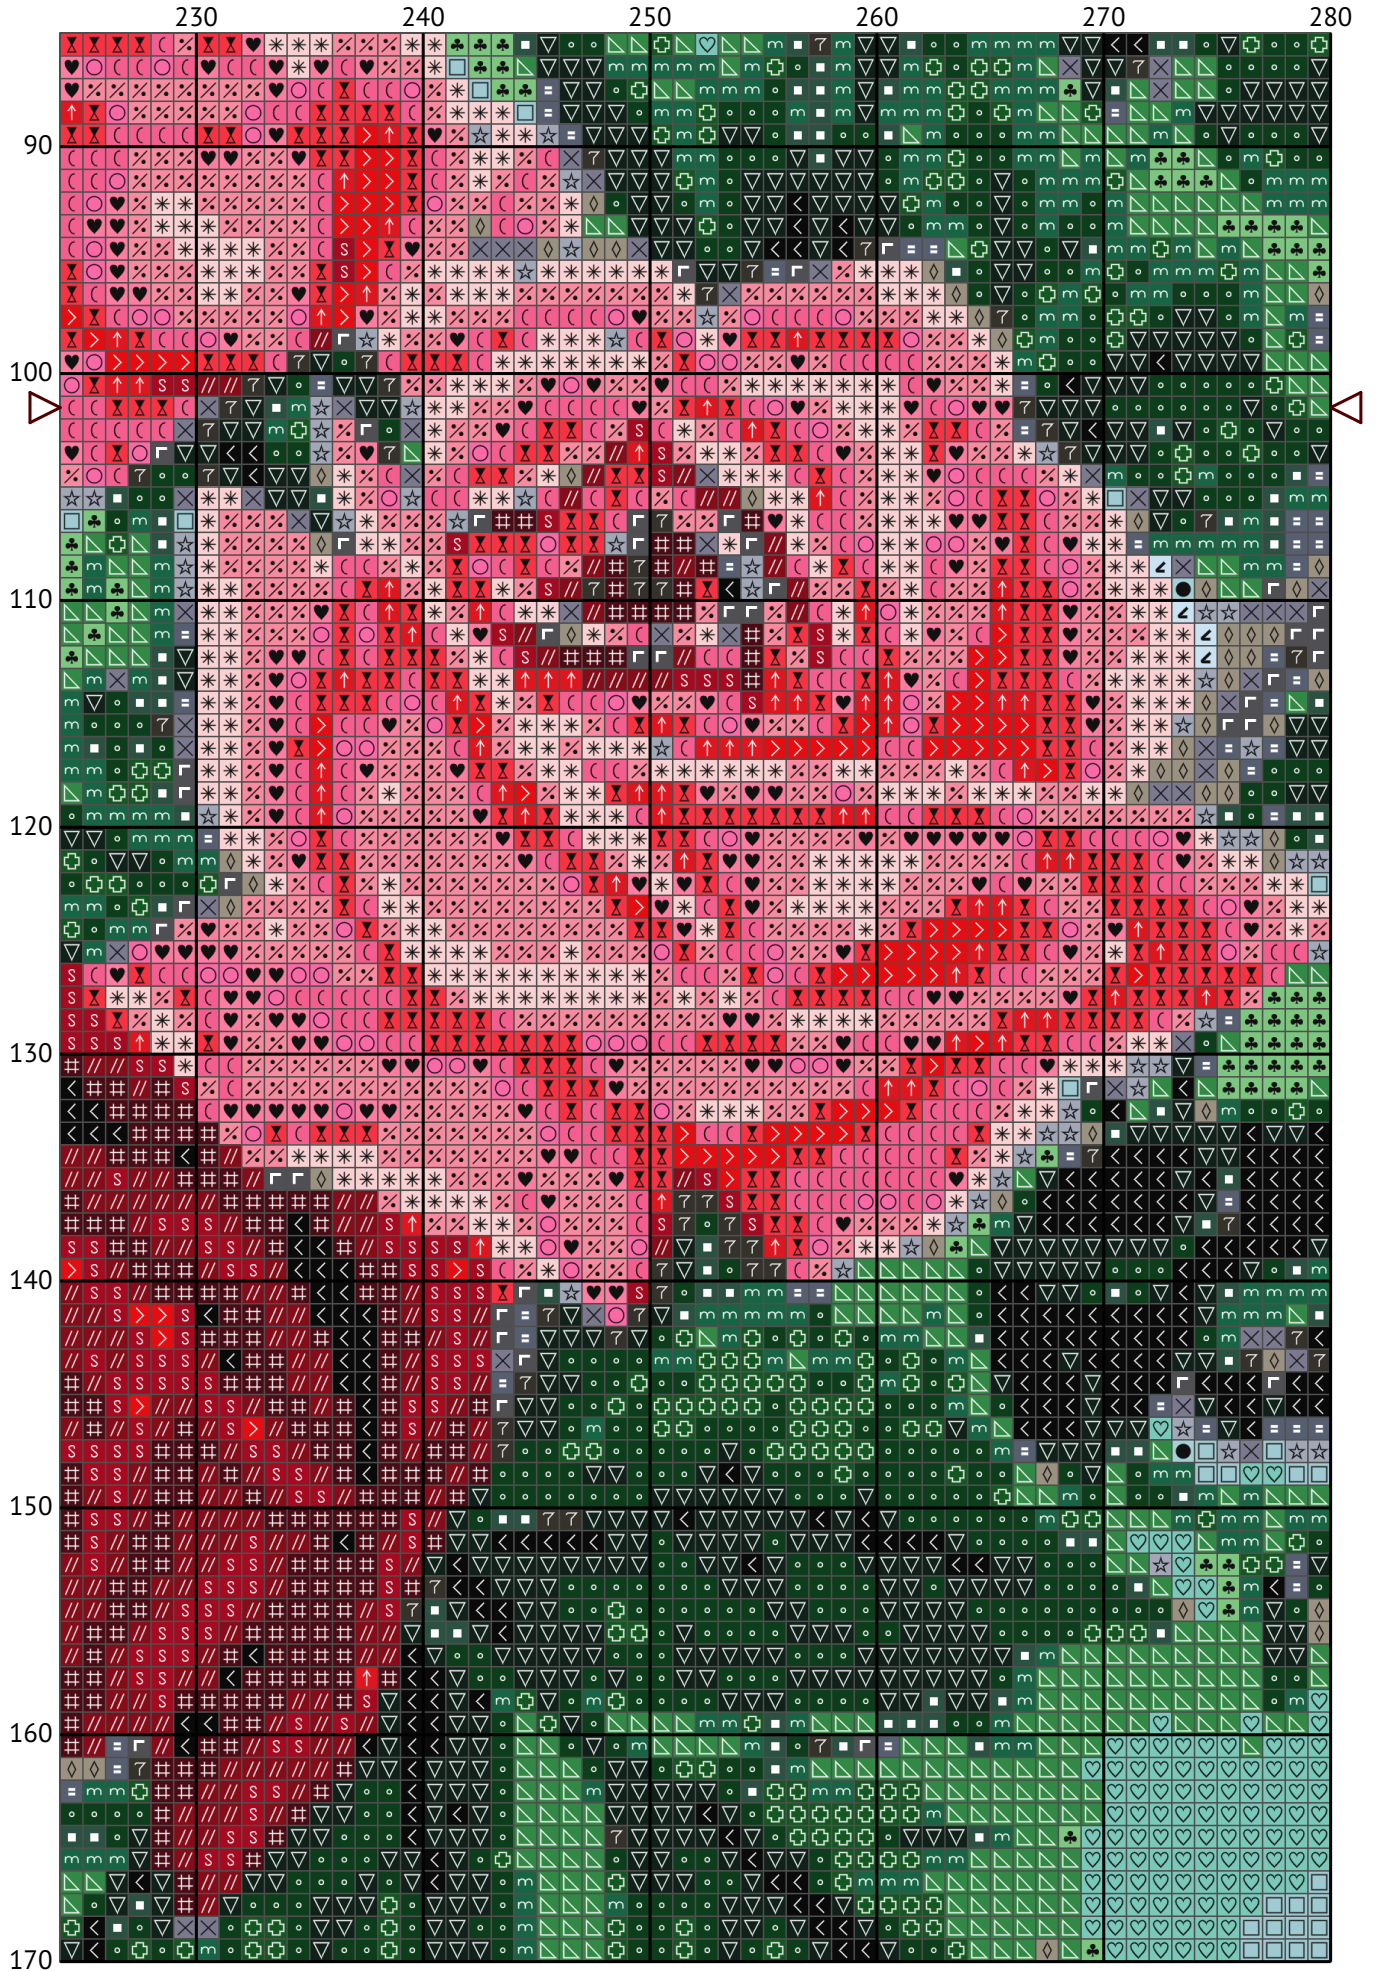

# Без имени-1.png

Cross stitch chart

Design size: 300 x 203 stitches

Chart imported from image

Без имени-1.png

Без имени-1.png

## Floss list for crosses

Use 2 strands of thread for cross stitch

N	Symbol	Number	Name	Stitches
1		 DMC 04	Tin - Dark	961
2		 DMC 304	Red - Medium	570
3		 DMC 310	Black	1974
4		 DMC 318	Steel Gray - Light	1173
5		 DMC 349	Coral - Dark	272
6		 DMC 414	Steel Gray - Dark	945
7		 DMC 415	Pearl Gray	1822
8		 DMC 500	Blue Green - Very Dark	2369
9		 DMC 501	Blue Green - Dark	544
10		 DMC 603	Cranberry	735
11		 DMC 648	Beaver Gray - Light	1093
12		 DMC 666	Red - Bright	326
13		 DMC 747	Sky Blue - Very Light	6599
14		 DMC 814	Garnet - Dark	1124
15		 DMC 816	Garnet	667
16		 DMC 818	Baby Pink	829
17		 DMC 828	Sky Blue - Ultra Very Light	9556
18		 DMC 844	Beaver Gray - Ultra Dark	1261
19		 DMC 892	Carnation - Medium	656
20		 DMC 909	Emerald Green - Very Dark	860
21		 DMC 911	Emerald Green - Medium	1880
22		 DMC 954	Nile Green	1102
23		 DMC 957	Geranium - Pale	409
24		 DMC 964	Seagreen - Light	2806
25		 DMC 3326	Rose - Light	1012
26		 DMC 3753	Antique Blue - Ultra Very Light	15888
27		 DMC 3806	Cyclamen Pink - Light	449
28		 DMC 3818	Emerald Green - Ultra Very Dark	1797
29		 DMC 3850	Bright Green - Dark	1221