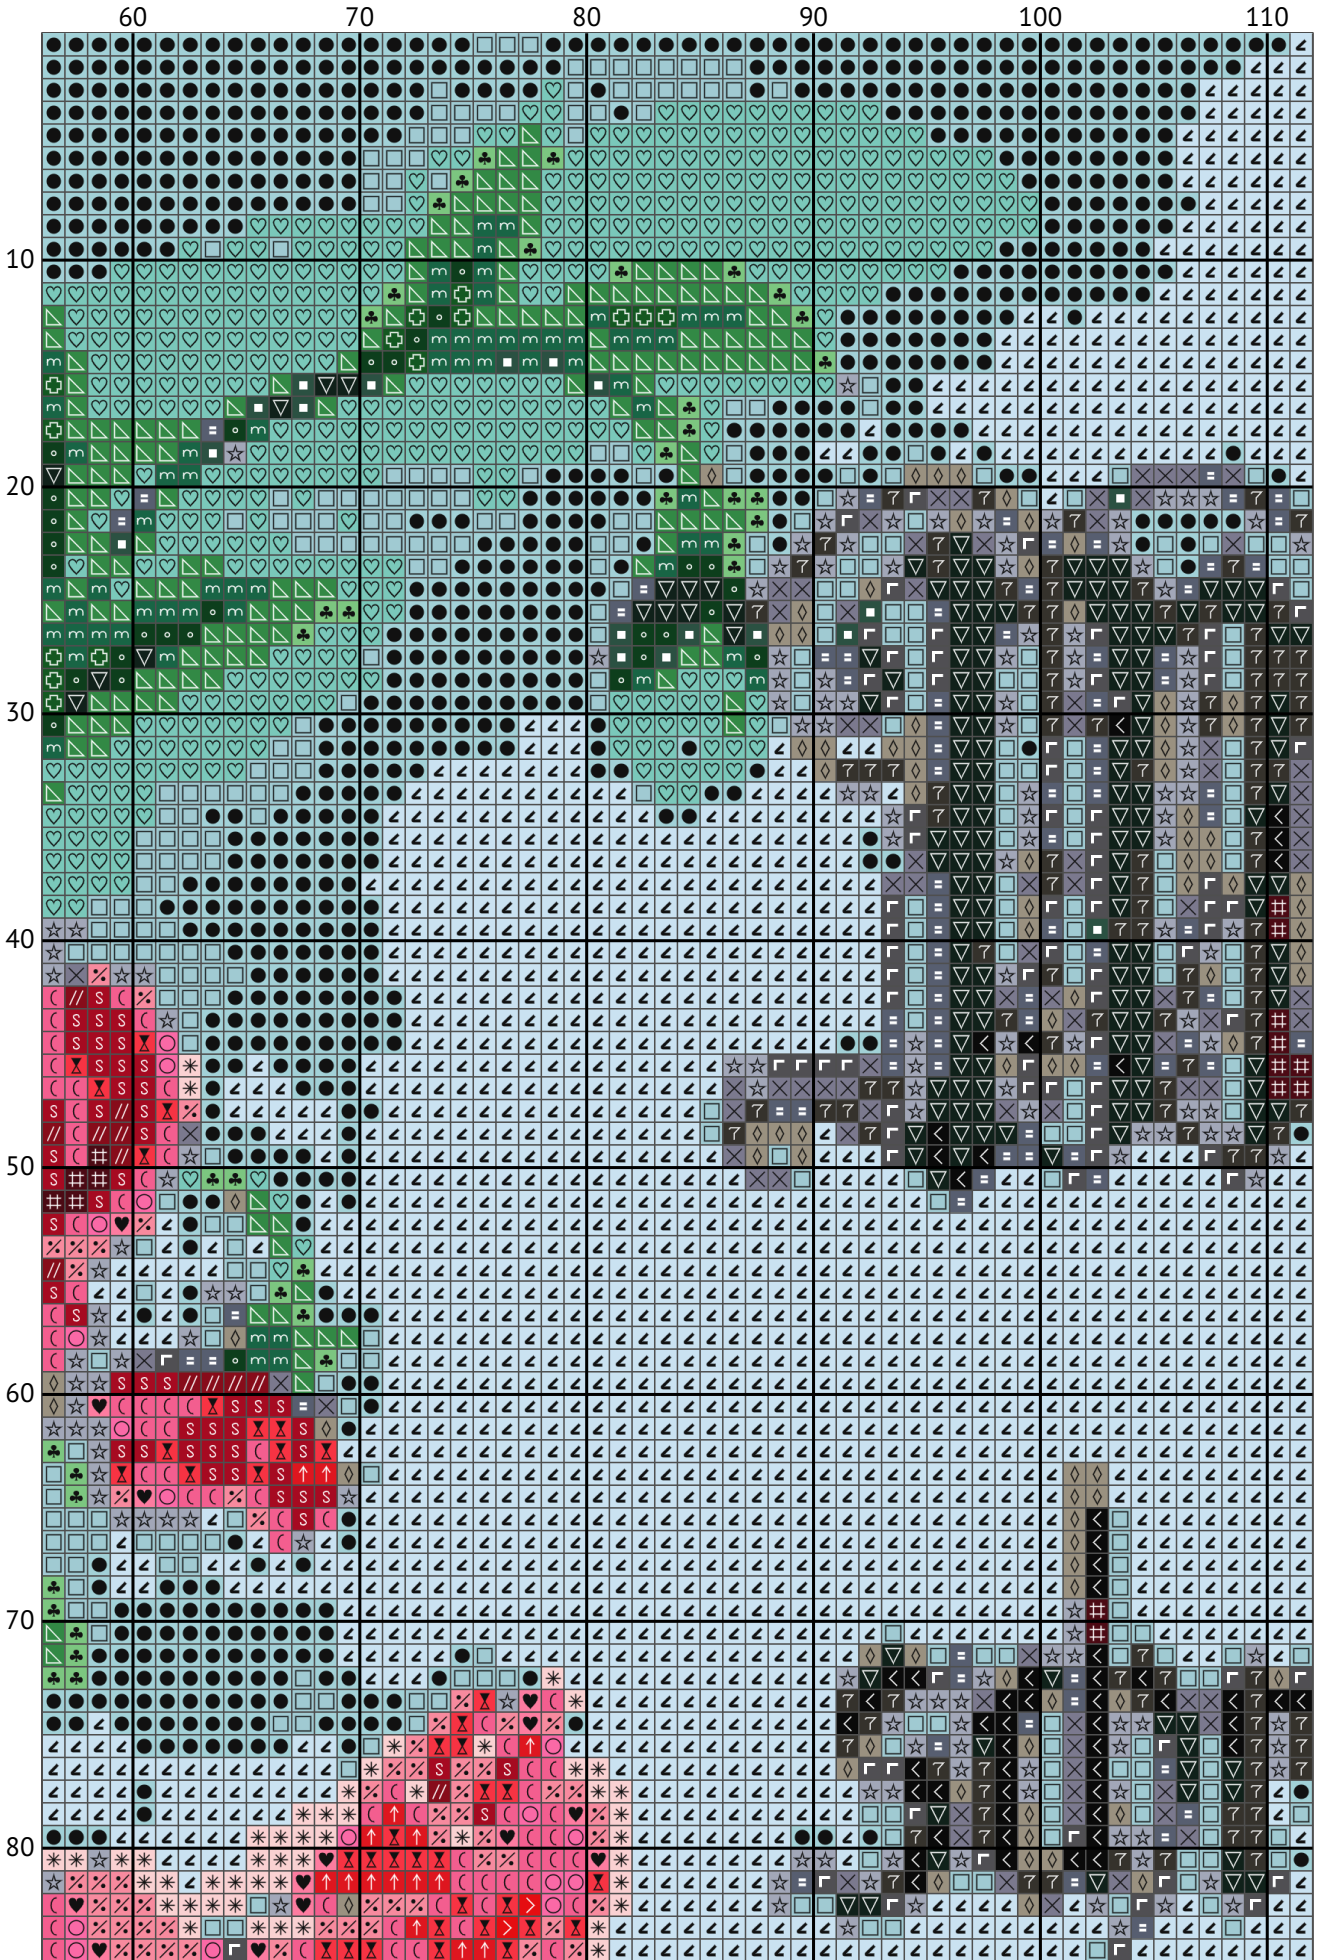

# Без имени-1.png

Cross stitch chart

Design size: 300 x 203 stitches

Chart imported from image

Без имени-1.png

Без имени-1.png

## Floss list for crosses

Use 2 strands of thread for cross stitch

N	Symbol	Number	Name	Stitches
1		 DMC 04	Tin - Dark	961
2		 DMC 304	Red - Medium	570
3		 DMC 310	Black	1974
4		 DMC 318	Steel Gray - Light	1173
5		 DMC 349	Coral - Dark	272
6		 DMC 414	Steel Gray - Dark	945
7		 DMC 415	Pearl Gray	1822
8		 DMC 500	Blue Green - Very Dark	2369
9		 DMC 501	Blue Green - Dark	544
10		 DMC 603	Cranberry	735
11		 DMC 648	Beaver Gray - Light	1093
12		 DMC 666	Red - Bright	326
13		 DMC 747	Sky Blue - Very Light	6599
14		 DMC 814	Garnet - Dark	1124
15		 DMC 816	Garnet	667
16		 DMC 818	Baby Pink	829
17		 DMC 828	Sky Blue - Ultra Very Light	9556
18		 DMC 844	Beaver Gray - Ultra Dark	1261
19		 DMC 892	Carnation - Medium	656
20		 DMC 909	Emerald Green - Very Dark	860
21		 DMC 911	Emerald Green - Medium	1880
22		 DMC 954	Nile Green	1102
23		 DMC 957	Geranium - Pale	409
24		 DMC 964	Seagreen - Light	2806
25		 DMC 3326	Rose - Light	1012
26		 DMC 3753	Antique Blue - Ultra Very Light	15888
27		 DMC 3806	Cyclamen Pink - Light	449
28		 DMC 3818	Emerald Green - Ultra Very Dark	1797
29		 DMC 3850	Bright Green - Dark	1221