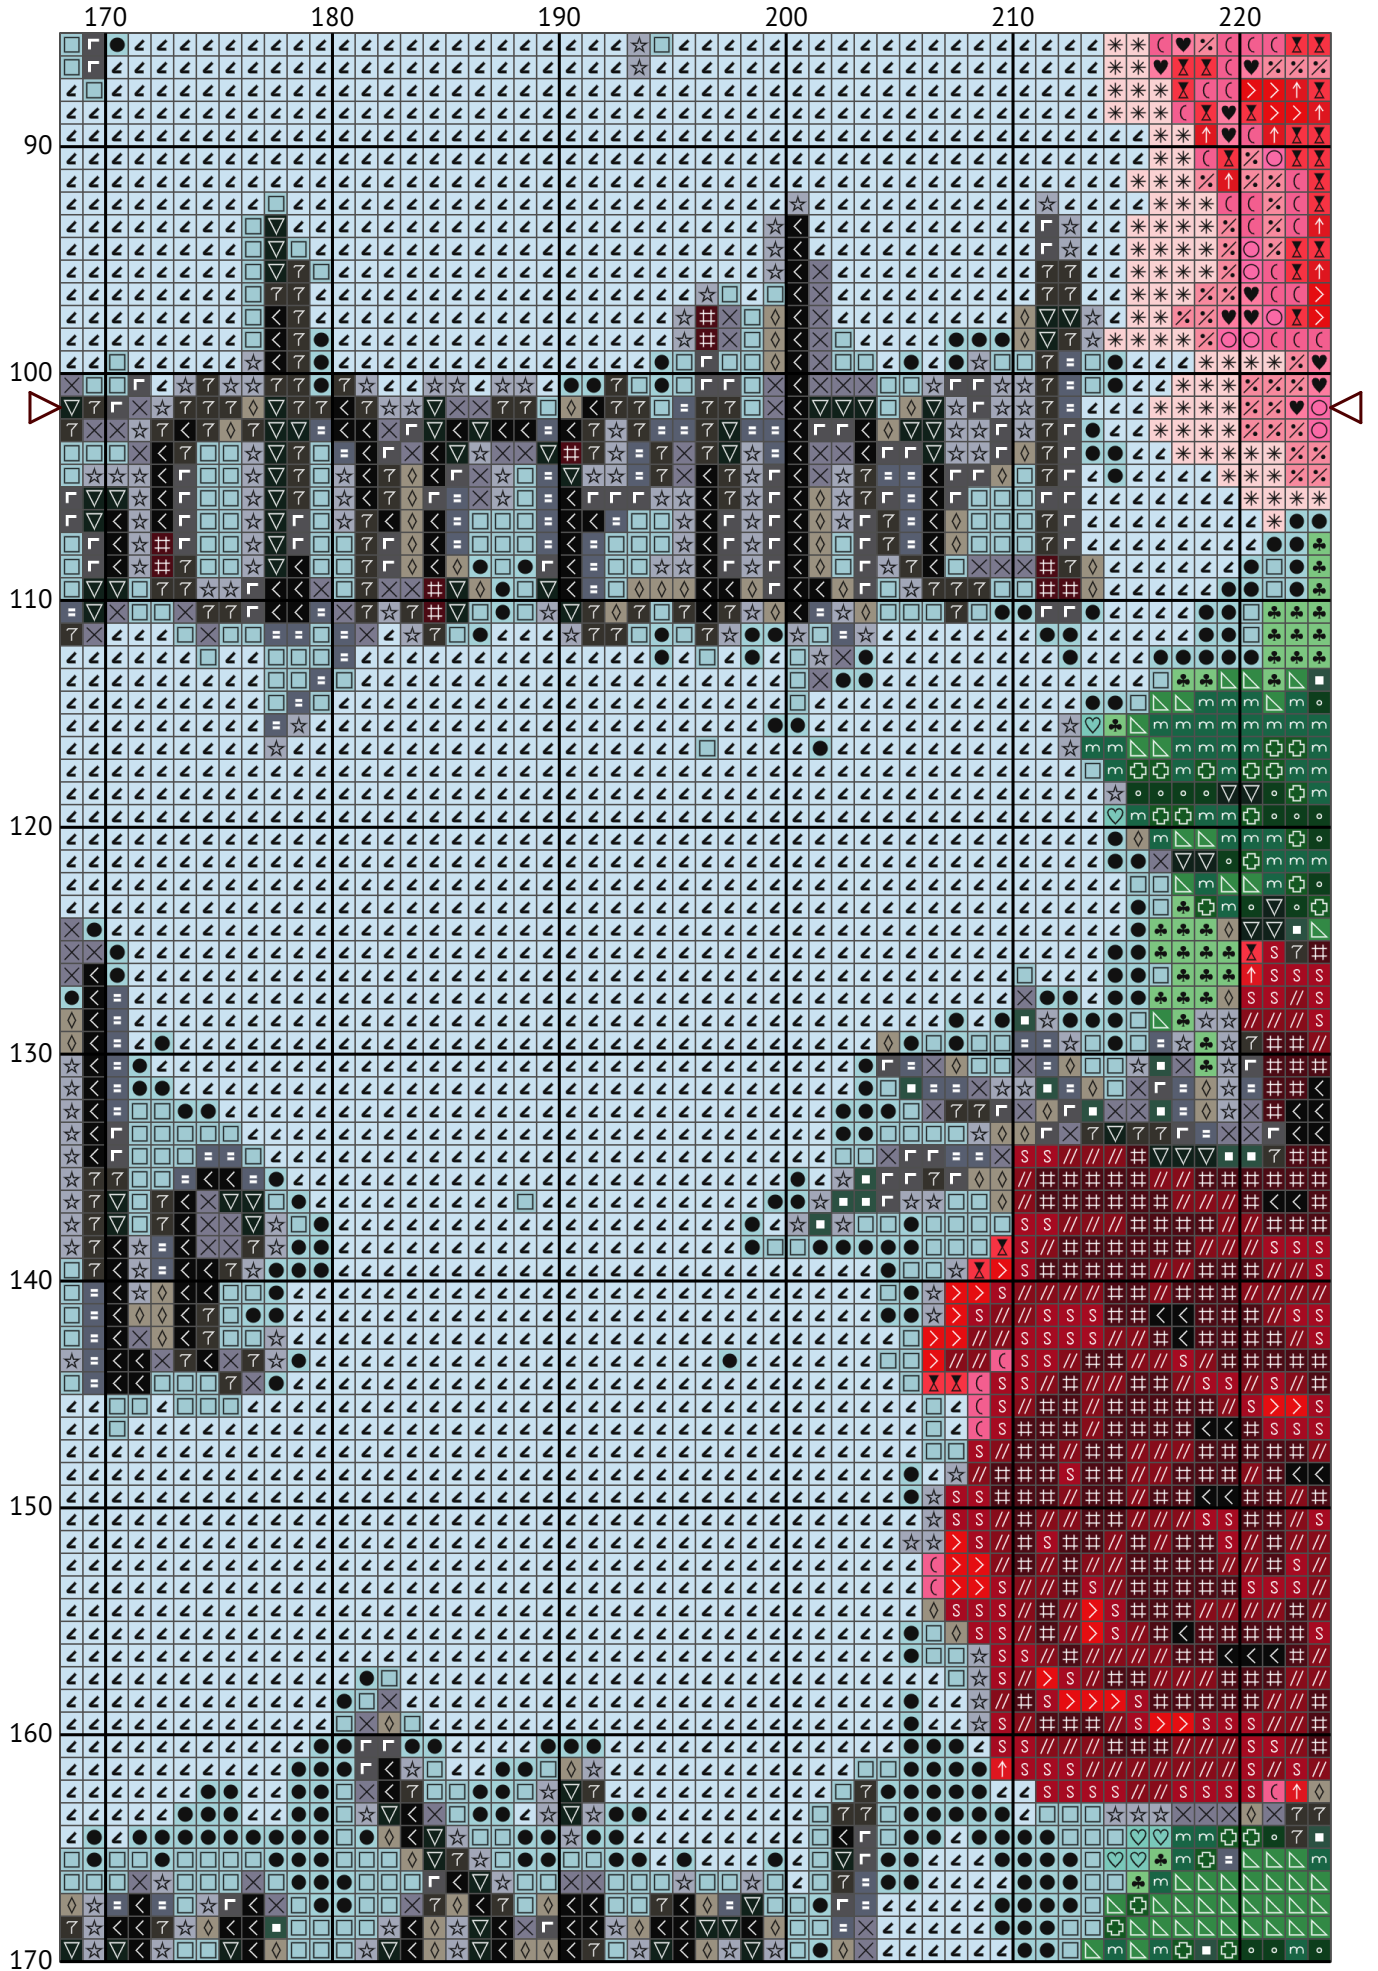

# Без имени-1.png

Cross stitch chart

Design size: 300 x 203 stitches

Chart imported from image

Без имени-1.png

Без имени-1.png

## Floss list for crosses

Use 2 strands of thread for cross stitch

N	Symbol	Number	Name	Stitches
1		 DMC 04	Tin - Dark	961
2		 DMC 304	Red - Medium	570
3		 DMC 310	Black	1974
4		 DMC 318	Steel Gray - Light	1173
5		 DMC 349	Coral - Dark	272
6		 DMC 414	Steel Gray - Dark	945
7		 DMC 415	Pearl Gray	1822
8		 DMC 500	Blue Green - Very Dark	2369
9		 DMC 501	Blue Green - Dark	544
10		 DMC 603	Cranberry	735
11		 DMC 648	Beaver Gray - Light	1093
12		 DMC 666	Red - Bright	326
13		 DMC 747	Sky Blue - Very Light	6599
14		 DMC 814	Garnet - Dark	1124
15		 DMC 816	Garnet	667
16		 DMC 818	Baby Pink	829
17		 DMC 828	Sky Blue - Ultra Very Light	9556
18		 DMC 844	Beaver Gray - Ultra Dark	1261
19		 DMC 892	Carnation - Medium	656
20		 DMC 909	Emerald Green - Very Dark	860
21		 DMC 911	Emerald Green - Medium	1880
22		 DMC 954	Nile Green	1102
23		 DMC 957	Geranium - Pale	409
24		 DMC 964	Seagreen - Light	2806
25		 DMC 3326	Rose - Light	1012
26		 DMC 3753	Antique Blue - Ultra Very Light	15888
27		 DMC 3806	Cyclamen Pink - Light	449
28		 DMC 3818	Emerald Green - Ultra Very Dark	1797
29		 DMC 3850	Bright Green - Dark	1221