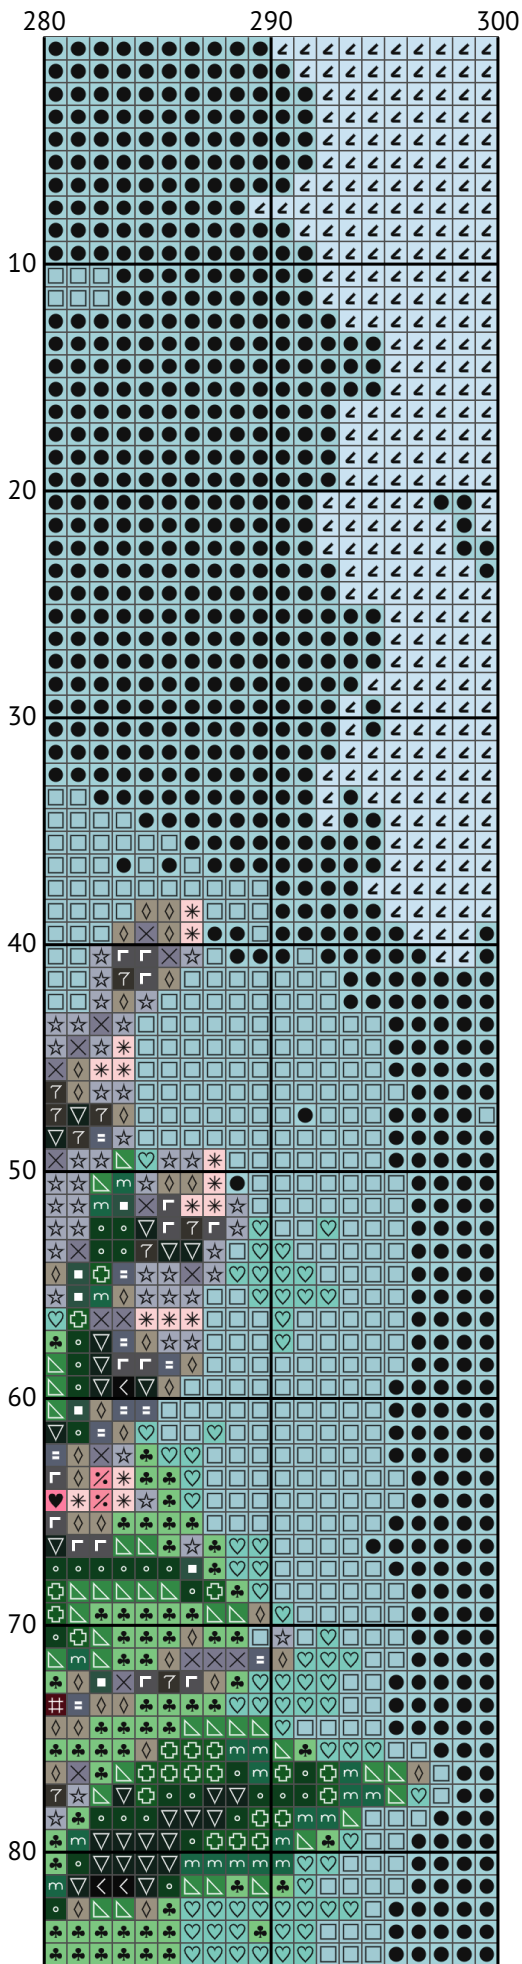

# Без имени-1.png

Cross stitch chart

Design size: 300 x 203 stitches

Chart imported from image

Без имени-1.png

Без имени-1.png

## Floss list for crosses

Use 2 strands of thread for cross stitch

N	Symbol	Number	Name	Stitches
1		 DMC 04	Tin - Dark	961
2		 DMC 304	Red - Medium	570
3		 DMC 310	Black	1974
4		 DMC 318	Steel Gray - Light	1173
5		 DMC 349	Coral - Dark	272
6		 DMC 414	Steel Gray - Dark	945
7		 DMC 415	Pearl Gray	1822
8		 DMC 500	Blue Green - Very Dark	2369
9		 DMC 501	Blue Green - Dark	544
10		 DMC 603	Cranberry	735
11		 DMC 648	Beaver Gray - Light	1093
12		 DMC 666	Red - Bright	326
13		 DMC 747	Sky Blue - Very Light	6599
14		 DMC 814	Garnet - Dark	1124
15		 DMC 816	Garnet	667
16		 DMC 818	Baby Pink	829
17		 DMC 828	Sky Blue - Ultra Very Light	9556
18		 DMC 844	Beaver Gray - Ultra Dark	1261
19		 DMC 892	Carnation - Medium	656
20		 DMC 909	Emerald Green - Very Dark	860
21		 DMC 911	Emerald Green - Medium	1880
22		 DMC 954	Nile Green	1102
23		 DMC 957	Geranium - Pale	409
24		 DMC 964	Seagreen - Light	2806
25		 DMC 3326	Rose - Light	1012
26		 DMC 3753	Antique Blue - Ultra Very Light	15888
27		 DMC 3806	Cyclamen Pink - Light	449
28		 DMC 3818	Emerald Green - Ultra Very Dark	1797
29		 DMC 3850	Bright Green - Dark	1221